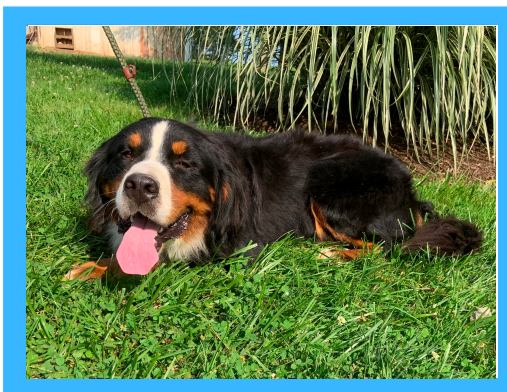

BIRTH CERTIFICATE

Name: Brynn
Date of Birth: November 4, 2024
Gender: Male
Breed: Bernedoodle
Kennels: Harmony View Puppies
Location: Owenton, KY 40359
Puppy Parent: **Beverly Curtsinger**

Rubberlee (Bernese Mountain Dog)

Parents

Delila (Poodle)