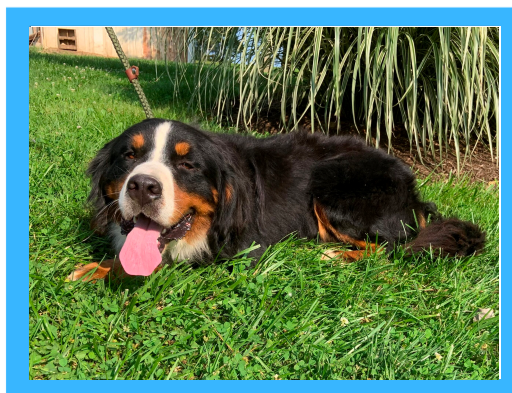

# BIRTH CERTIFICATE

Name: Effie  
Date of Birth: November 4, 2024  
Gender: Female  
Breed: Bernedoodle  
Kennels: Harmony View Puppies  
Location: Owenton, KY 40359  
Puppy Parent: **Zekiel Reid**  
Parent:

**Rubberlee** (Bernese Mountain Dog)

**Parents**

**Delila** (Poodle)