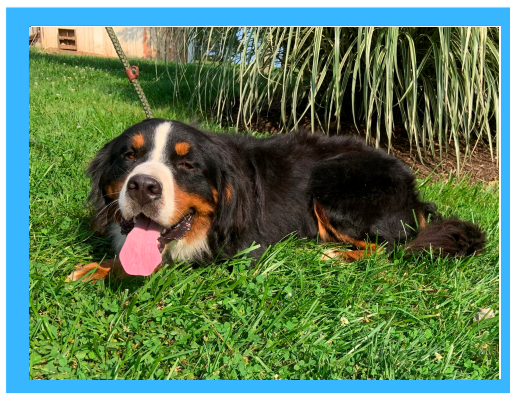

BIRTH CERTIFICATE

Name: Estelle
Date of Birth: September 16, 2024
Gender: Female
Breed: Bernese Mountain Dog
Kennels: Harmony View Puppies
Location: Owenton, KY 40359

Rubberlee (Bernese Mountain Dog)

Parents

Brooke (Bernese Mountain Dog)