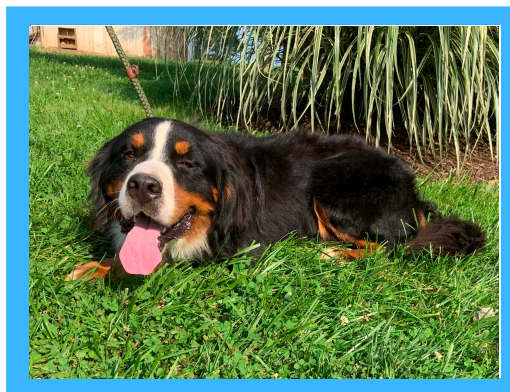

BIRTH CERTIFICATE

Name: Estelle
Date of Birth: September 16, 2024
Gender: Female
Breed: Bernese Mountain Dog
Kennels: Harmony View Puppies
Location: Owenton, KY 40359

Rubberlee (Bernese Mountain Dog)

Parents

Belle Bernese Mountain (Bernese Mountain Dog)