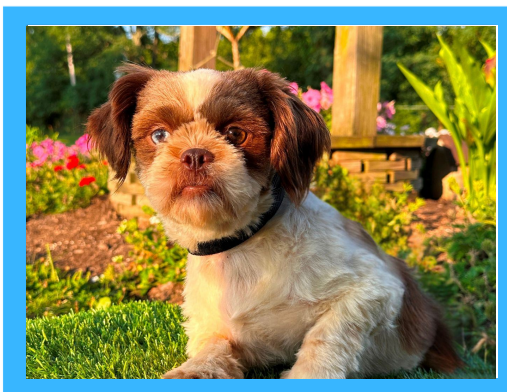

BIRTH CERTIFICATE

Name: Nala
Date of Birth: July 1, 2024
Gender: Female
Breed: Shichon - Teddy Bear
Kennels: Harmony View Puppies
Location: Owenton, KY 40359
Puppy Parent: **Lynequa Jackson**

Simba (Shih Tzu)