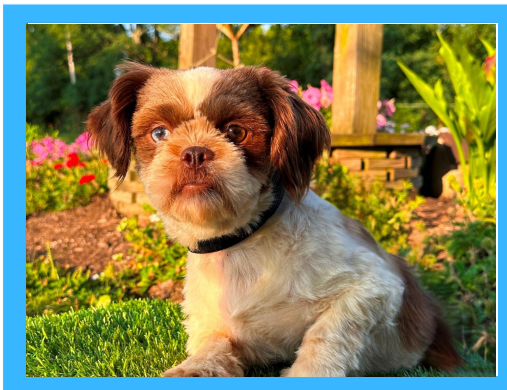

BIRTH CERTIFICATE

Name: Padmé
Date of Birth: December 23, 2024
Gender: Female
Breed: Shichon - Teddy Bear
Kennels: Harmony View Puppies
Location: Owenton, KY 40359

Simba (Shih Tzu)

Parents

Bunny 933000320970358 (Bichon Frise)