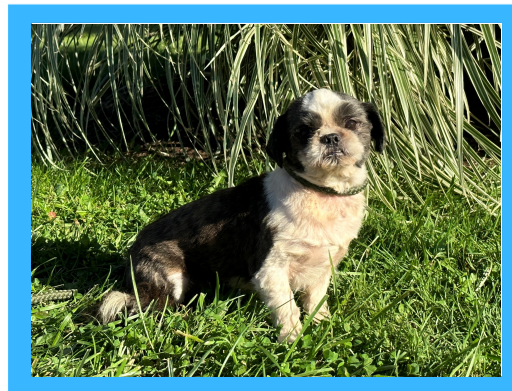

BIRTH CERTIFICATE

Name: Toffee
Date of Birth: May 13, 2024
Gender: Female
Breed: Shichon - Teddy Bear
Kennels: Harmony View Puppies
Location: Owenton, KY 40359

Simon (Shih Tzu)

Parents

Tara (Teddy Bear)