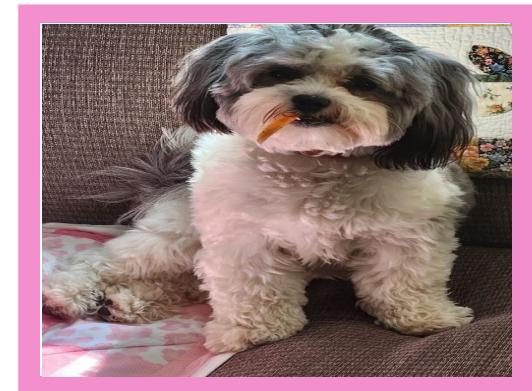

BIRTH CERTIFICATE

Name: Toffee
Date of Birth: May 13, 2024
Gender: Female
Breed: Shichon - Teddy Bear
Kennels: Harmony View Puppies
Location: Owenton, KY 40359

Simon (Shih Tzu)

Parents

Tara (Teddy Bear)